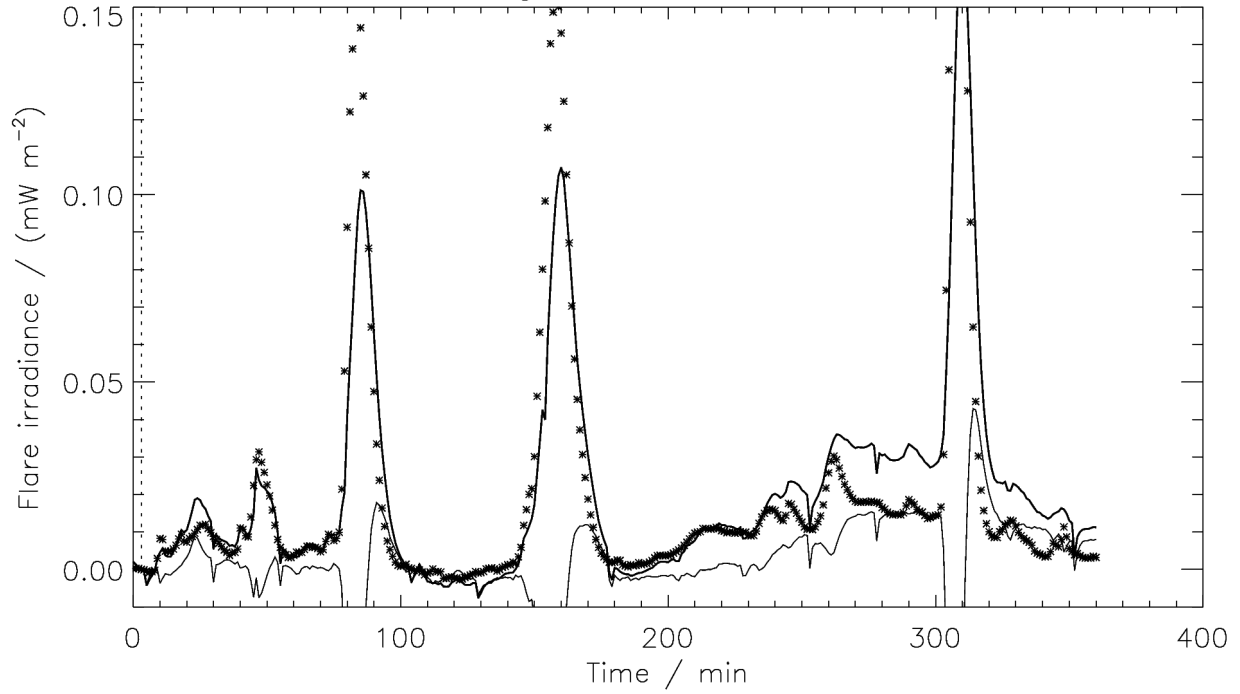

C3.5 flare, 04 Aug 2012, 15:00 UTC, ch3-95*SXR

C3.5 flare, 04 Aug 2012, 15:00 UTC, ch3-125*SXR

C1.7 flare, 06 Aug 2011, 10:24 UTC, ch3-55*SXR

C1.6 flare, 06 Aug 2011, 11:38 UTC, ch3-70*SXR

C1.6 flare, 06 Aug 2011, 11:38 UTC, ch3-140*SXR

C1.3 flare, 08 Aug 2012, 07:31 UTC, ch3-120*SXR

C8.4 flare, 31 Aug 2011, 20:43 UTC, ch3-105*SXR

C2.8 flare, 06 Aug 2012, 16:56 UTC, ch3-150*SXR