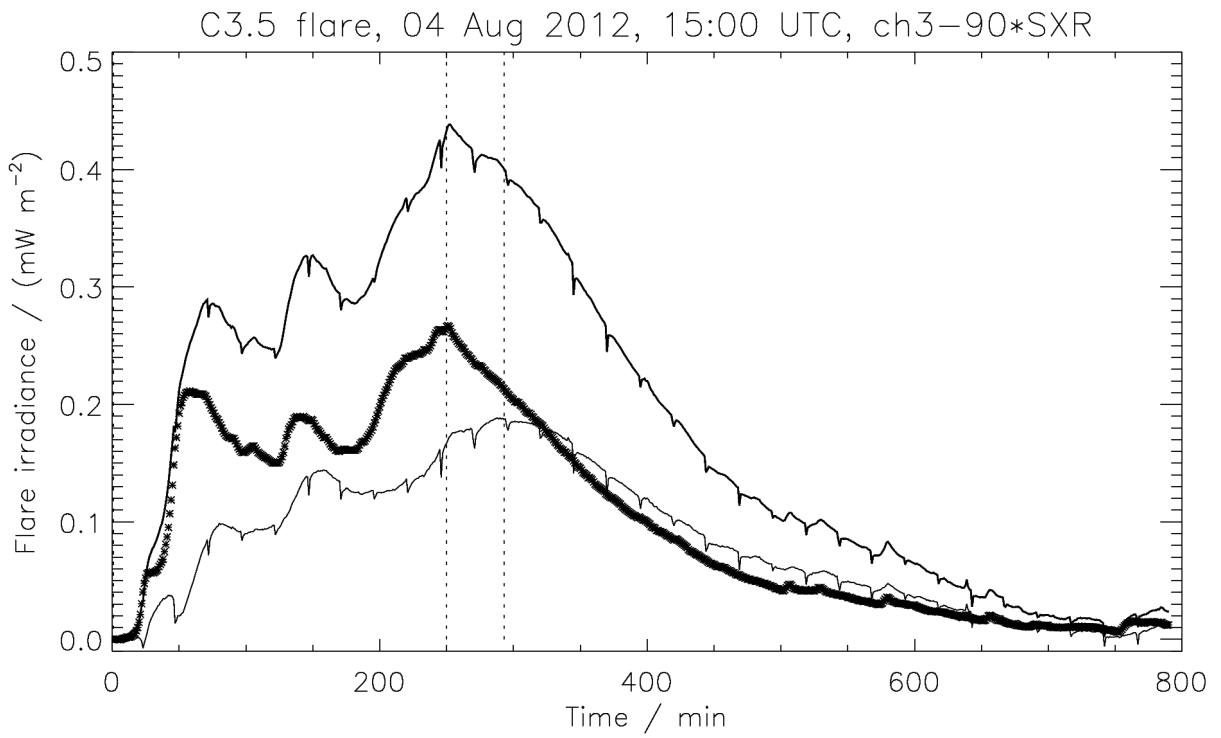

C3.5 flare, 04 Aug 2012, 15:00 UTC, ch3-95*SXR

C3.5 flare, 04 Aug 2012, 15:00 UTC, ch3-125*SXR

C1.7 flare, 06 Aug 2011, 10:24 UTC, ch3-55*SXR

C1.6 flare, 06 Aug 2011, 11:38 UTC, ch3-70*SXR

C1.6 flare, 06 Aug 2011, 11:38 UTC, ch3-140*SXR

C1.3 flare, 08 Aug 2012, 07:31 UTC, ch3-120*SXR

C8.4 flare, 31 Aug 2011, 20:43 UTC, ch3-105*SXR

C2.8 flare, 06 Aug 2012, 16:56 UTC, ch3-150*SXR