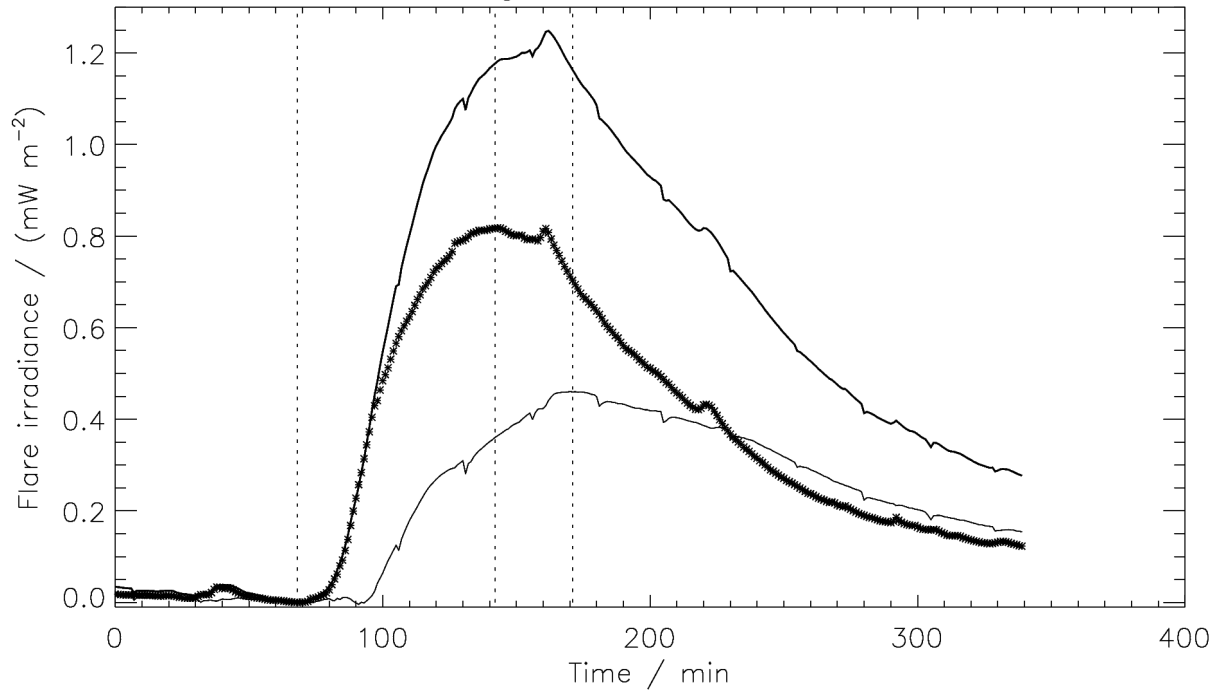

C3.5 flare, 04 Aug 2012, 15:00 UTC, ch3-95*SXR

C3.5 flare, 04 Aug 2012, 15:00 UTC, ch3-125*SXR

C1.7 flare, 06 Aug 2011, 10:24 UTC, ch3-55*SXR

C1.6 flare, 06 Aug 2011, 11:38 UTC, ch3-70*SXR

C1.6 flare, 06 Aug 2011, 11:38 UTC, ch3-140*SXR

C1.3 flare, 08 Aug 2012, 07:31 UTC, ch3-120*SXR

C8.4 flare, 31 Aug 2011, 20:43 UTC, ch3-105*SXR

C2.8 flare, 06 Aug 2012, 16:56 UTC, ch3-150*SXR